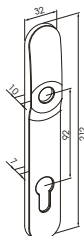

ABLOY® INOXI
3-19/012 PZ+PZ

ABLOY® INOXI
3-19/012/120 PZ+BL

ABLOY® INOXI
3-19/012/120 PZ+PZ

NEW!

ABLOY® LONG PLATE, PLATE TYPES:

242 FOR SOLID DOORS

2750 FOR NARROW PROFILE DOORS

CONVENIENT EXIT SOLUTION

Panic bar solution keeps the door closed and locked from the outside but allow for hands-free, convenient exit from the inside. ABLOY PANIC BARS are tested clearly above requirements of the EN 1125 standard.