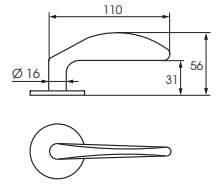

ABLOY® JOUSI 25

Design
Timo Sarpaneva