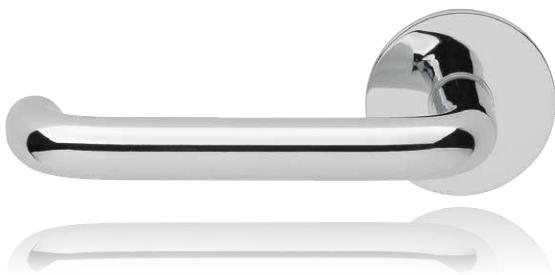

ABLOY® EXTERIOR AND INTERIOR DOOR HANDLES

ABLOY® PRESTO 3-16