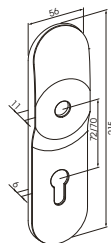

ABLOY® INOXI
3-19/012 PZ+PZ

ABLOY® INOXI
3-19/012/120 PZ+BL

ABLOY® INOXI
3-19/012/120 PZ+PZ

NEW!

ABLOY® LONG PLATE, PLATE TYPES:

242 FOR SOLID DOORS

2750 FOR NARROW PROFILE DOORS

CONVENIENT EXIT SOLUTION