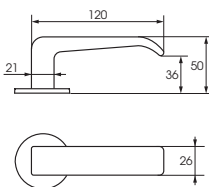

ABLOY® CONSUL 110

Design

Heikki Síren