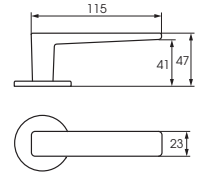

ABLOY® FORUM 4