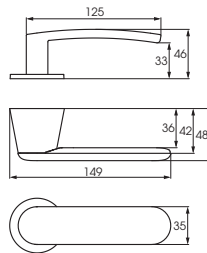

ABLOY® EXTERIOR AND INTERIOR DOOR HANDLES

ABLOY® DOMUS 12

Design

Harri Koskinen

The inside handle is an ABLOY POLAR handle or alternatively any other handle you'd like.