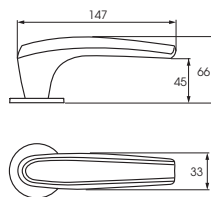

ABLOY® DOMUS 12

Design

Harri Koskinen

The inside handle is an ABLOY POLAR handle or alternatively any other handle you'd like.

ABLOY® DUETTO 8

Design

Janne Loiske

This traditional and stylish DUETTO handle is a combination of classic and distinctive design. The handle is equipped with color panel which can withstand sub-zero temperatures and UV radiation. Panel color options: brown, red, green, blue, light and dark grey.